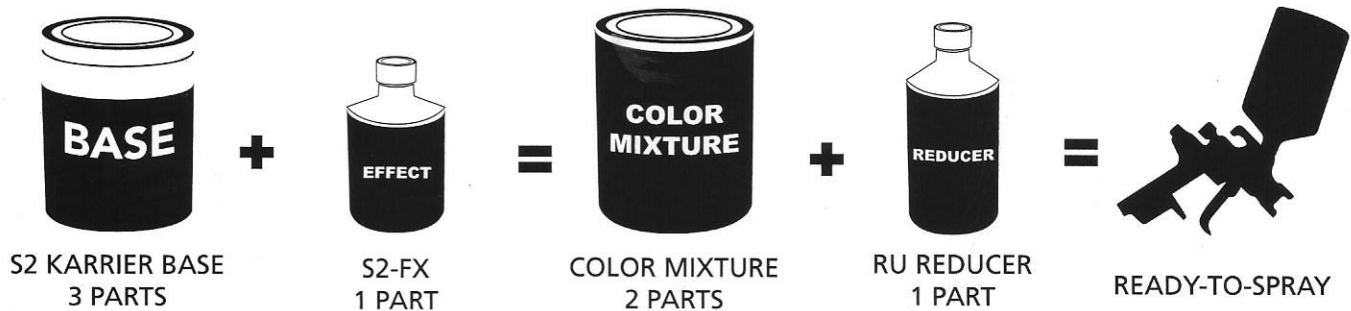

House of Kolor Shimrin2 is a coast-to-coast compliant, solvent-based system. This Kolor Guide consists of House of Kolor factory pack colors and easy-to-mix basecoat and kandy combinations. Simply choose a desired color and its corresponding code, mix as directed and spray.

— **FACTORY PACKS & SOLID GRAPHIC KOLORS STANDARD MIXING RATIO** —

— **KARRIER BASE & EFFECT STANDARD MIXING RATIO** —

— **KANDY BASECOAT STANDARD MIXING RATIO** —

NOTE: APPLY 3-4 COATS FOR OPTIMAL COLOR COVERAGE