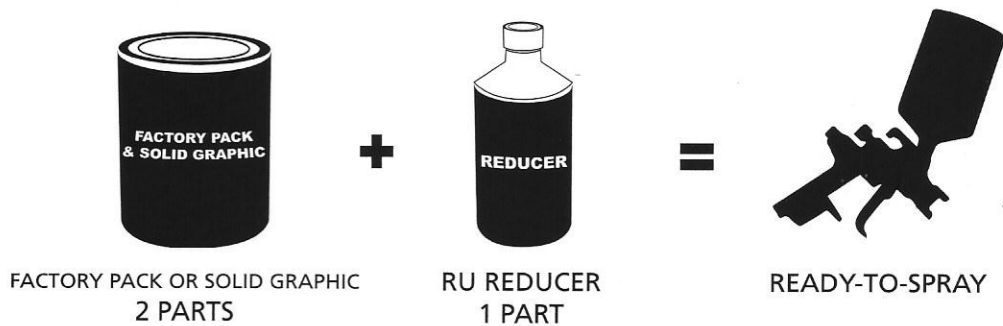

House of Kolor Shimrin2 is a coast-to-coast compliant, solvent-based system. This Kolor Guide consists of House of Kolor factory pack colors and easy-to-mix basecoat and kandy combinations. Simply choose a desired color and its corresponding code, mix as directed and spray.

— **FACTORY PACKS & SOLID GRAPHIC KOLORS STANDARD MIXING RATIO** —

— **KARRIER BASE & EFFECT STANDARD MIXING RATIO** —

— **KANDY BASECOAT STANDARD MIXING RATIO** —

NOTE: APPLY 3-4 COATS FOR OPTIMAL COLOR COVERAGE